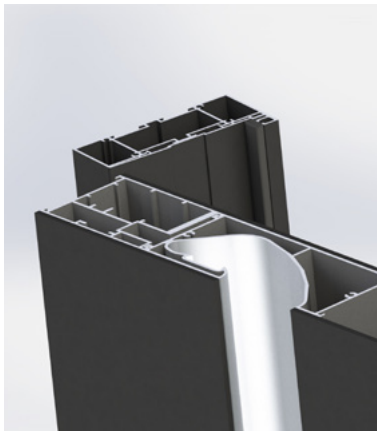

Available in Chrome and Black.

Ladder pull handles begin from 4ft. up to 7ft.

Ladder pulls are standard on door exteriors, but can also be added to the interior upon request.

Also available for standard Pivot doors.

Square Ladder Pull

Available in Brushed Chrome and Black.

An alternate, cubic shape of our standard ladder pull.

Also available for standard Pivot doors.

Both ladder pulls can be integrated with an optional fingerprint scanner.

Recessed Handle

Optional LED lighting can be placed within the recessed handle.

A seamless handle that integrates directly into the door, keeping the surface flush. This feature can be placed either horizontally or vertically.