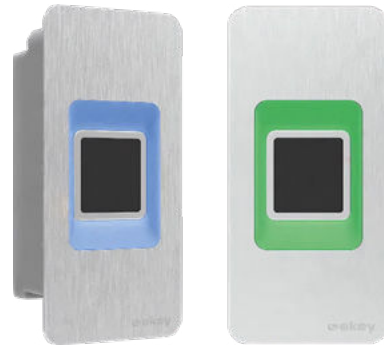

Square Ladder Pull

Available in Brushed Chrome and Black.

An alternate, cubic shape of our standard ladder pull.

Also available for standard Pivot doors.

Both ladder pulls can be integrated with an optional fingerprint scanner.

Recessed Handle

Optional LED lighting can be placed within the recessed handle.

A seamless handle that integrates directly into the door, keeping the surface flush. This feature can be placed either horizontally or vertically.

VOYAGE SELECT LOCKS

Fingerprint Scanner

Available in Black and Stainless-Steel Grey.

This fingerprint scanner can replace traditional keys for your front door. Installed directly in the door handle or leaf, it offers convenient and secure access with features like smartphone control, on-the-fly authorization, and phone notifications. This scanner also comes with compatibility with Amazon Alexa for further smarthome capabilities.

Keypad Integra

Available in Anthracite (Dark Grey), Stainless-Steel Gray, and White.

The Keypad Integra is a code pad designed to complement the above fingerprint scanners. It offers easy access control with a backlit keypad that can store up to 99 unique codes. It can be mounted directly on a door or frame, or on the wall using a separate mounting frame. The keypad transmits data to a control panel using encrypted communication for additional security.