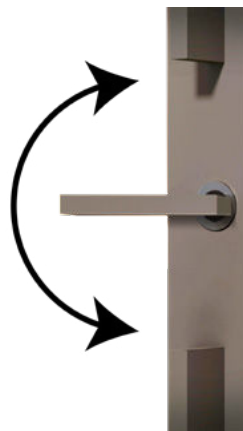

HSW HANDLES

Panda 150

Finish is powder coated to match the system.

Our standard throw handle.

Panda-V (Lock)

Finish is powder coated to match the system.

An alternate throw handle design with lock integration.

Designed only for use on Solid Wood systems.

Panda-V

Finish is powder coated to match the system.

An alternate throw handle design.

Designed only for use on Solid Wood systems.

Aria Throw

Available in Dark Bronze and White.

An alternate throw handle design that matches the “Aria” swing door handle style.

Additional handles for use in system configurations that utilize operable doors can be found on page 6.

XO SLIM LINE HANDLES

Recessed Handle

Optional LED lighting can be placed within the recessed handle.

A seamless handle that integrates directly into the door, keeping the surface flush. This feature can be placed either horizontally or vertically.