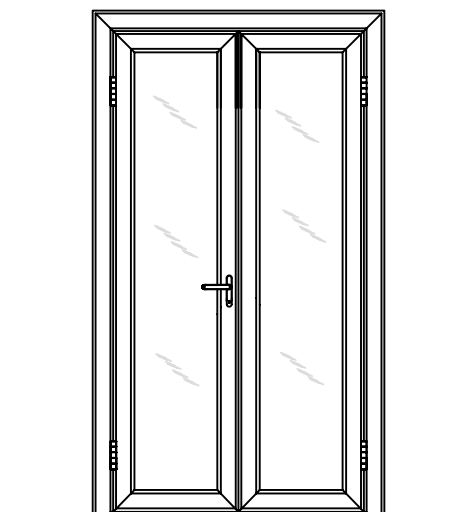

DOUBLE DOOR
FRENCH/PIVOT DOOR 3