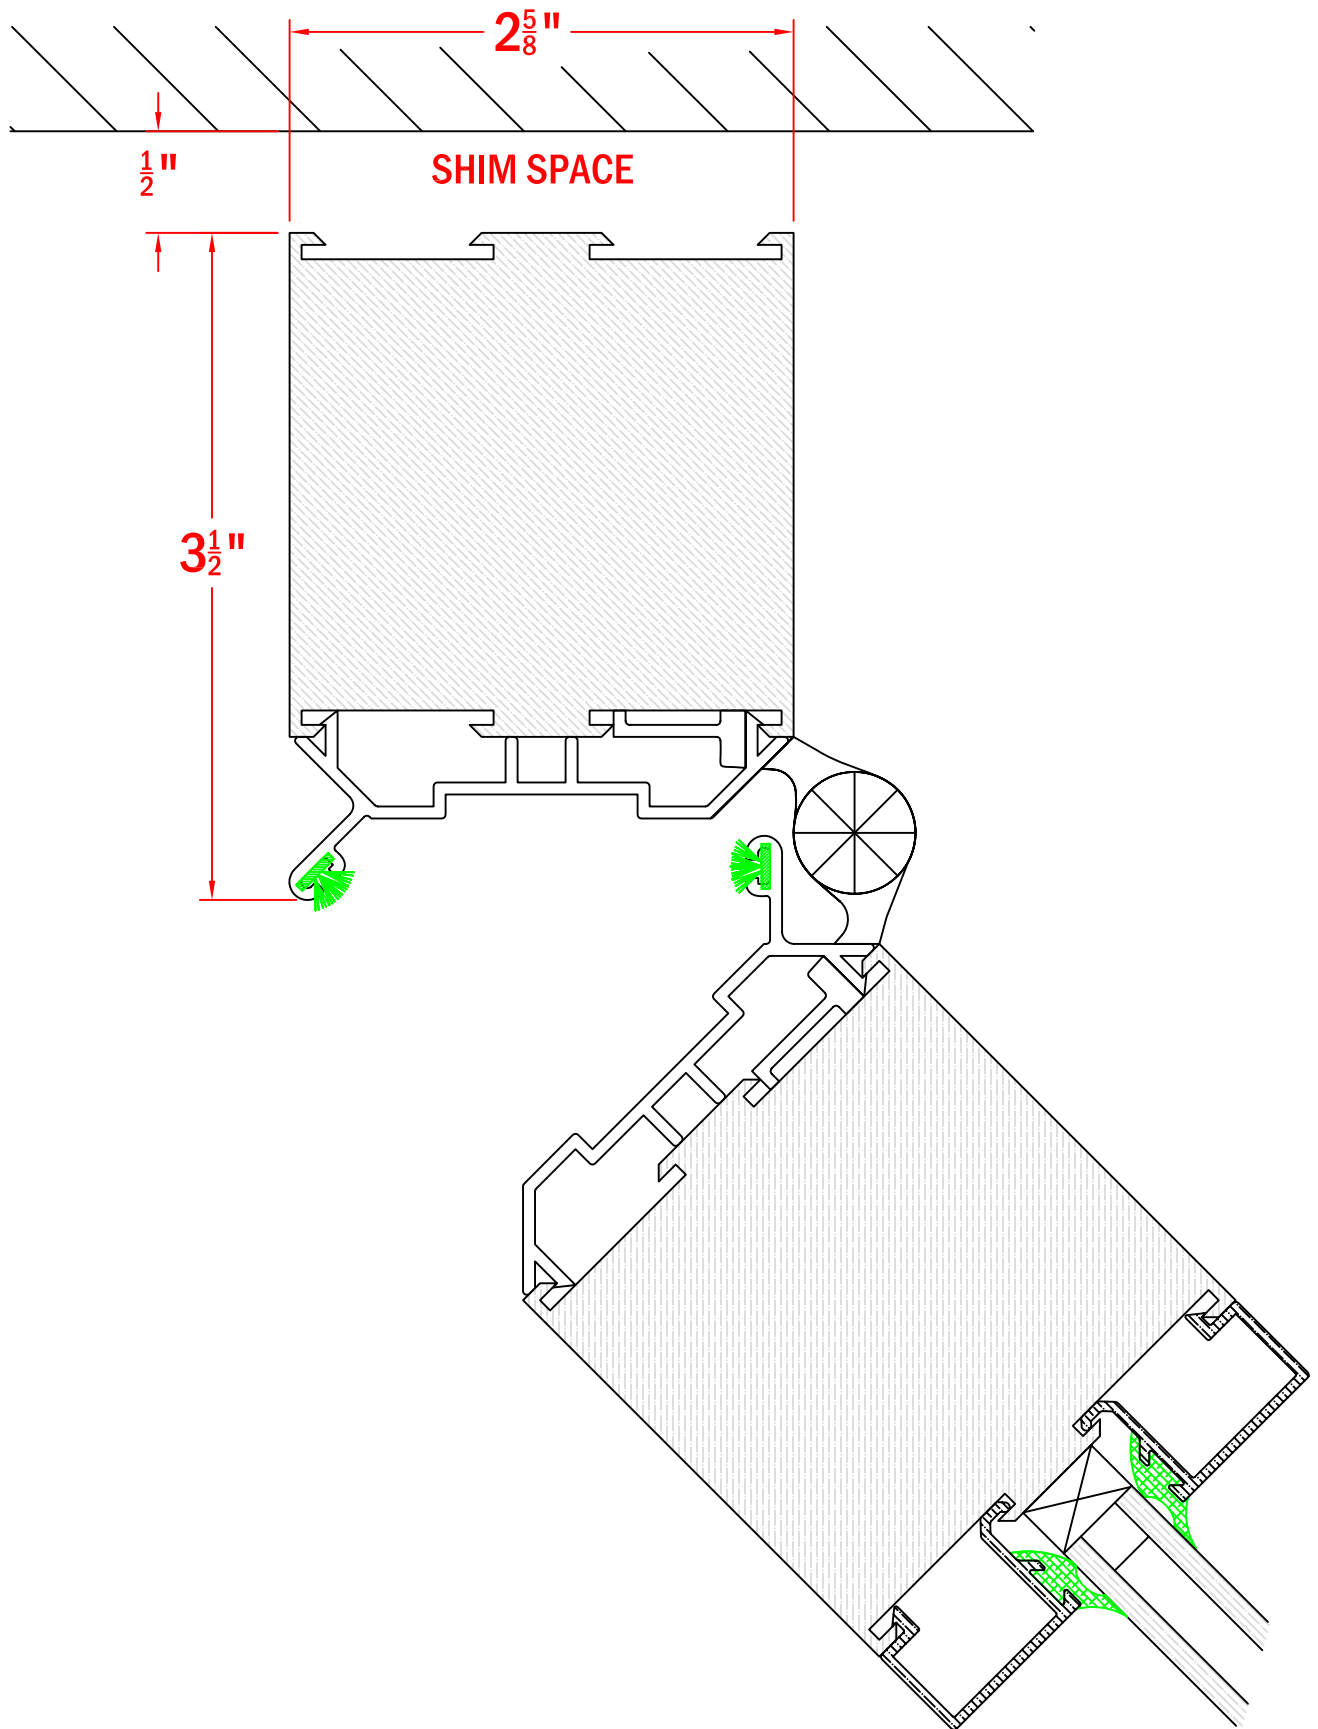

STANDARD GLASS $\frac{1}{4} \times \frac{1}{2} \times \frac{1}{4}$
CLEAR LOW-E INSULATED

	SIDE FRAME
	FRENCH/PIVOT DOOR | 6